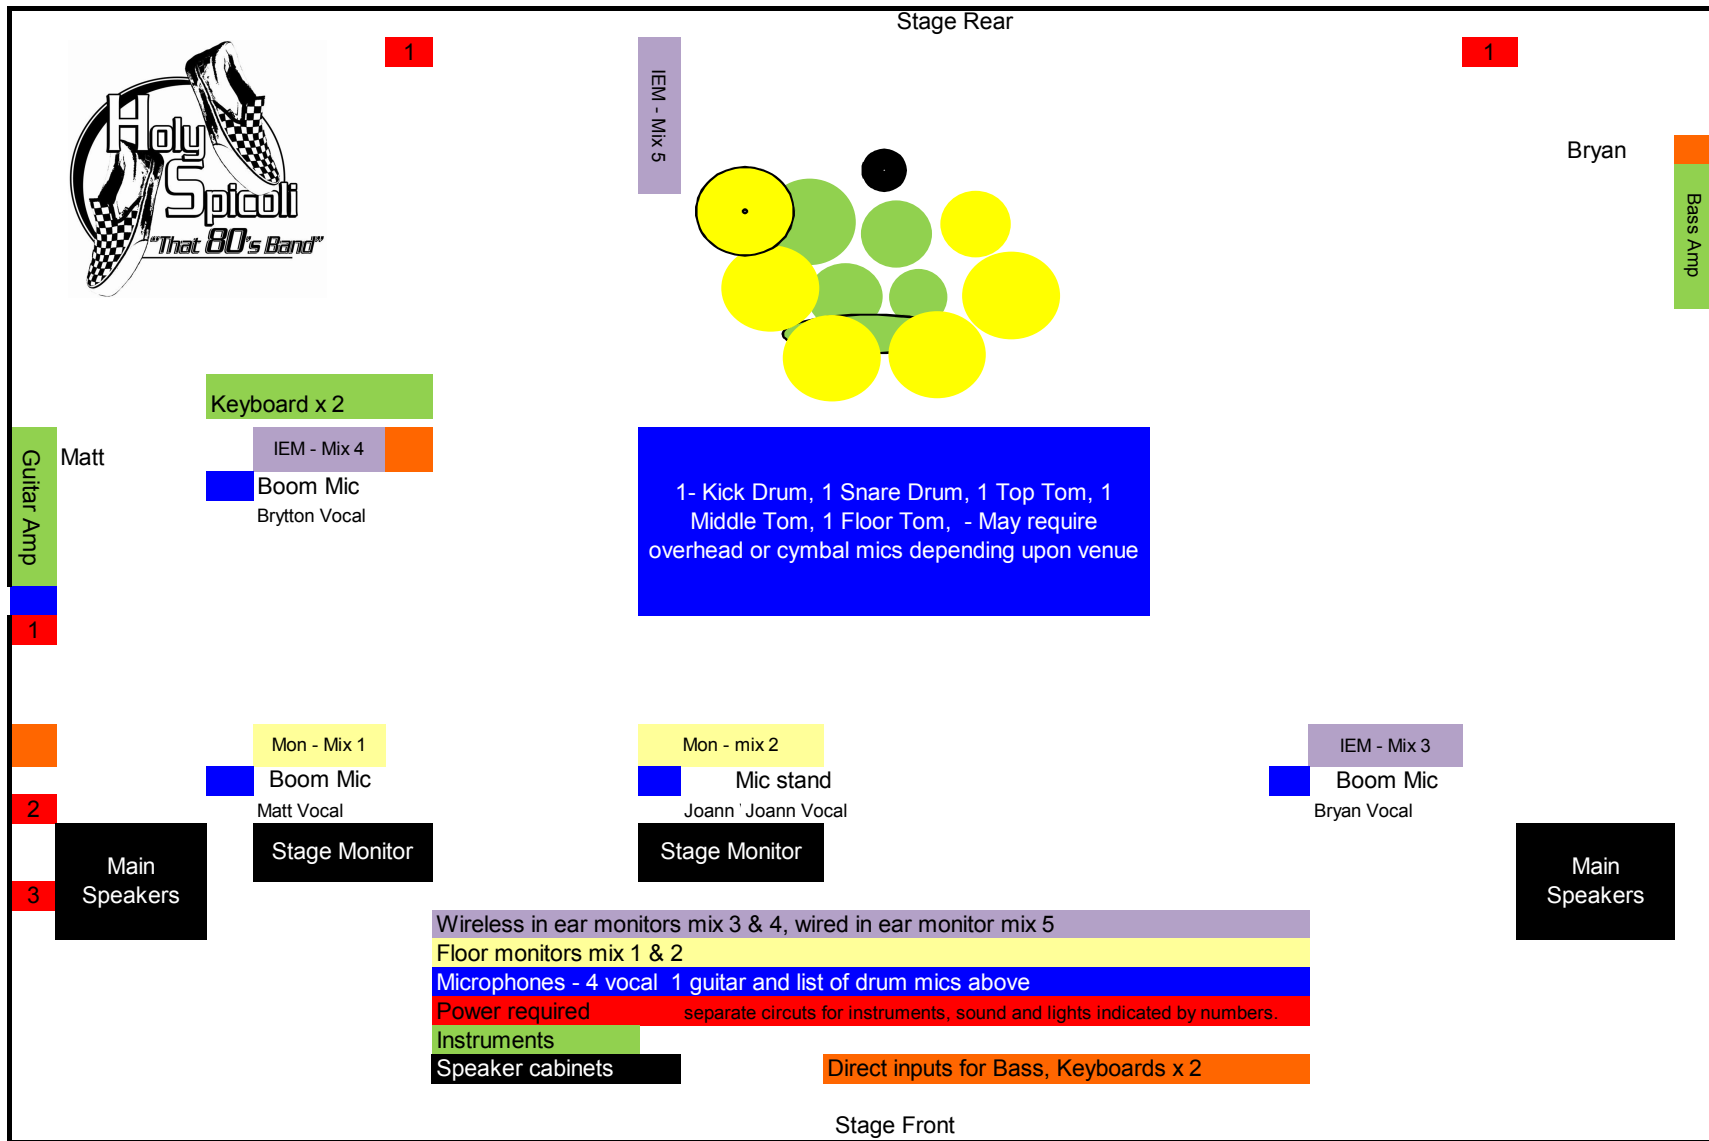

Holy Spicoli Stage Plot

For questions please contact Bryan McQuade (740) 753-4505 or Matt Swintek (740) 592-3449. Please also see input list.